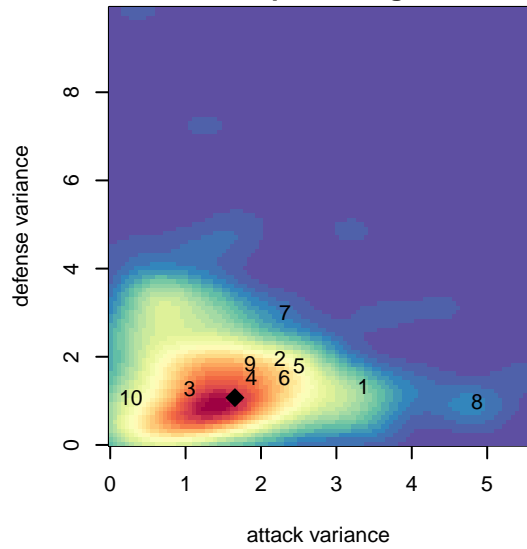

# CSC Storm B96

Corvallis SC Storm

Corvallis, OR

B96 total strength=1678

attack=23.56 defense=18.66

notes= Corvallis United SC and Valley FC merge

alt names used:

Venues played:

2014 Capital Cup BU16-19 HS Gold

2014 Beaverton Cup BU19 Silver

**attack and defense variance (black dot)  
relative to other teams  
and top 10 in region**

**attack and defense rating  
relative to others at age  
and all opponents in last 13 months**

**attack and defense rating  
relative to others at age  
and all opponents in last 13 months**

**Performance relative to 13 month average**

**Performance relative to 13 month average**

Distribution of opponents  
 Red = Lose zone, Blue = Win zone, Green = Even  
 Black line separates win/lose zones