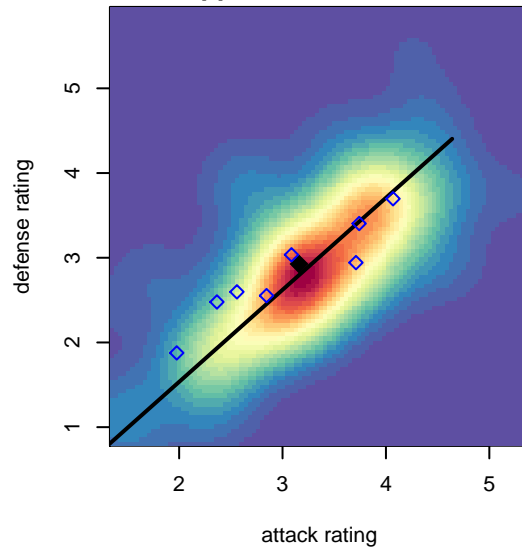

# CSC Storm B96

Corvallis SC Storm

Corvallis, OR

B96 total strength=1678

attack=23.56 defense=18.66

notes= Corvallis United SC and Valley FC merge

alt names used:

Venues played:

2014 Capital Cup BU16-19 HS Gold

2014 Beaverton Cup BU19 Silver

**attack and defense variance (black dot)  
relative to other teams  
and top 10 in region**

**attack and defense rating  
relative to others at age  
and all opponents in last 13 months**

**attack and defense rating  
relative to others at age  
and all opponents in last 13 months**

**Performance relative to 13 month average**

**Performance relative to 13 month average**

Distribution of opponents  
 Red = Lose zone, Blue = Win zone, Green = Even  
 Black line separates win/lose zones

lot. A=Neither has attack advantage, B=Opponent has both attack and defense advantage, C=Opponent has both attack and defense disadvantage, D=Both have

<b>date</b>	<b>home</b>		<b>away</b>		<b>venue</b>	<b>pred.home</b>	<b>pred.away</b>
2014-07-20	Crossfire Oregon Green B96	1	CSC Storm B96	0	2014 Beaverton Cup BU19 Silver	1.42	1.08
2014-07-19	PCU Red B97	1	CSC Storm B96	2	2014 Beaverton Cup BU19 Silver	0.56	2.08
2014-07-19	CSC Storm B96	3	Westside Timbers Samba B97	1	2014 Beaverton Cup BU19 Silver	3.65	0.40
2014-07-18	CSC Storm B96	3	NA HOA O PUNA B96	2	2014 Beaverton Cup BU19 Silver	1.67	0.74
2014-06-29	HSC Freeze B98	3	CSC Storm B96	3	2014 Capital Cup BU16-19 HS Gold	2.17	1.16
2014-06-28	CSC Storm B96	0	Cascade Rush Steelheaders B96	2	2014 Capital Cup BU16-19 HS Gold	0.66	2.80
2014-06-28	CSC Storm B96	0	Capital FC Timbers Red Rangers B97	1	2014 Capital Cup BU16-19 HS Gold	1.79	0.96
2014-06-27	Capital FC Timbers Red Real Madrid B98	0	CSC Storm B96	2	2014 Capital Cup BU16-19 HS Gold	1.96	0.91